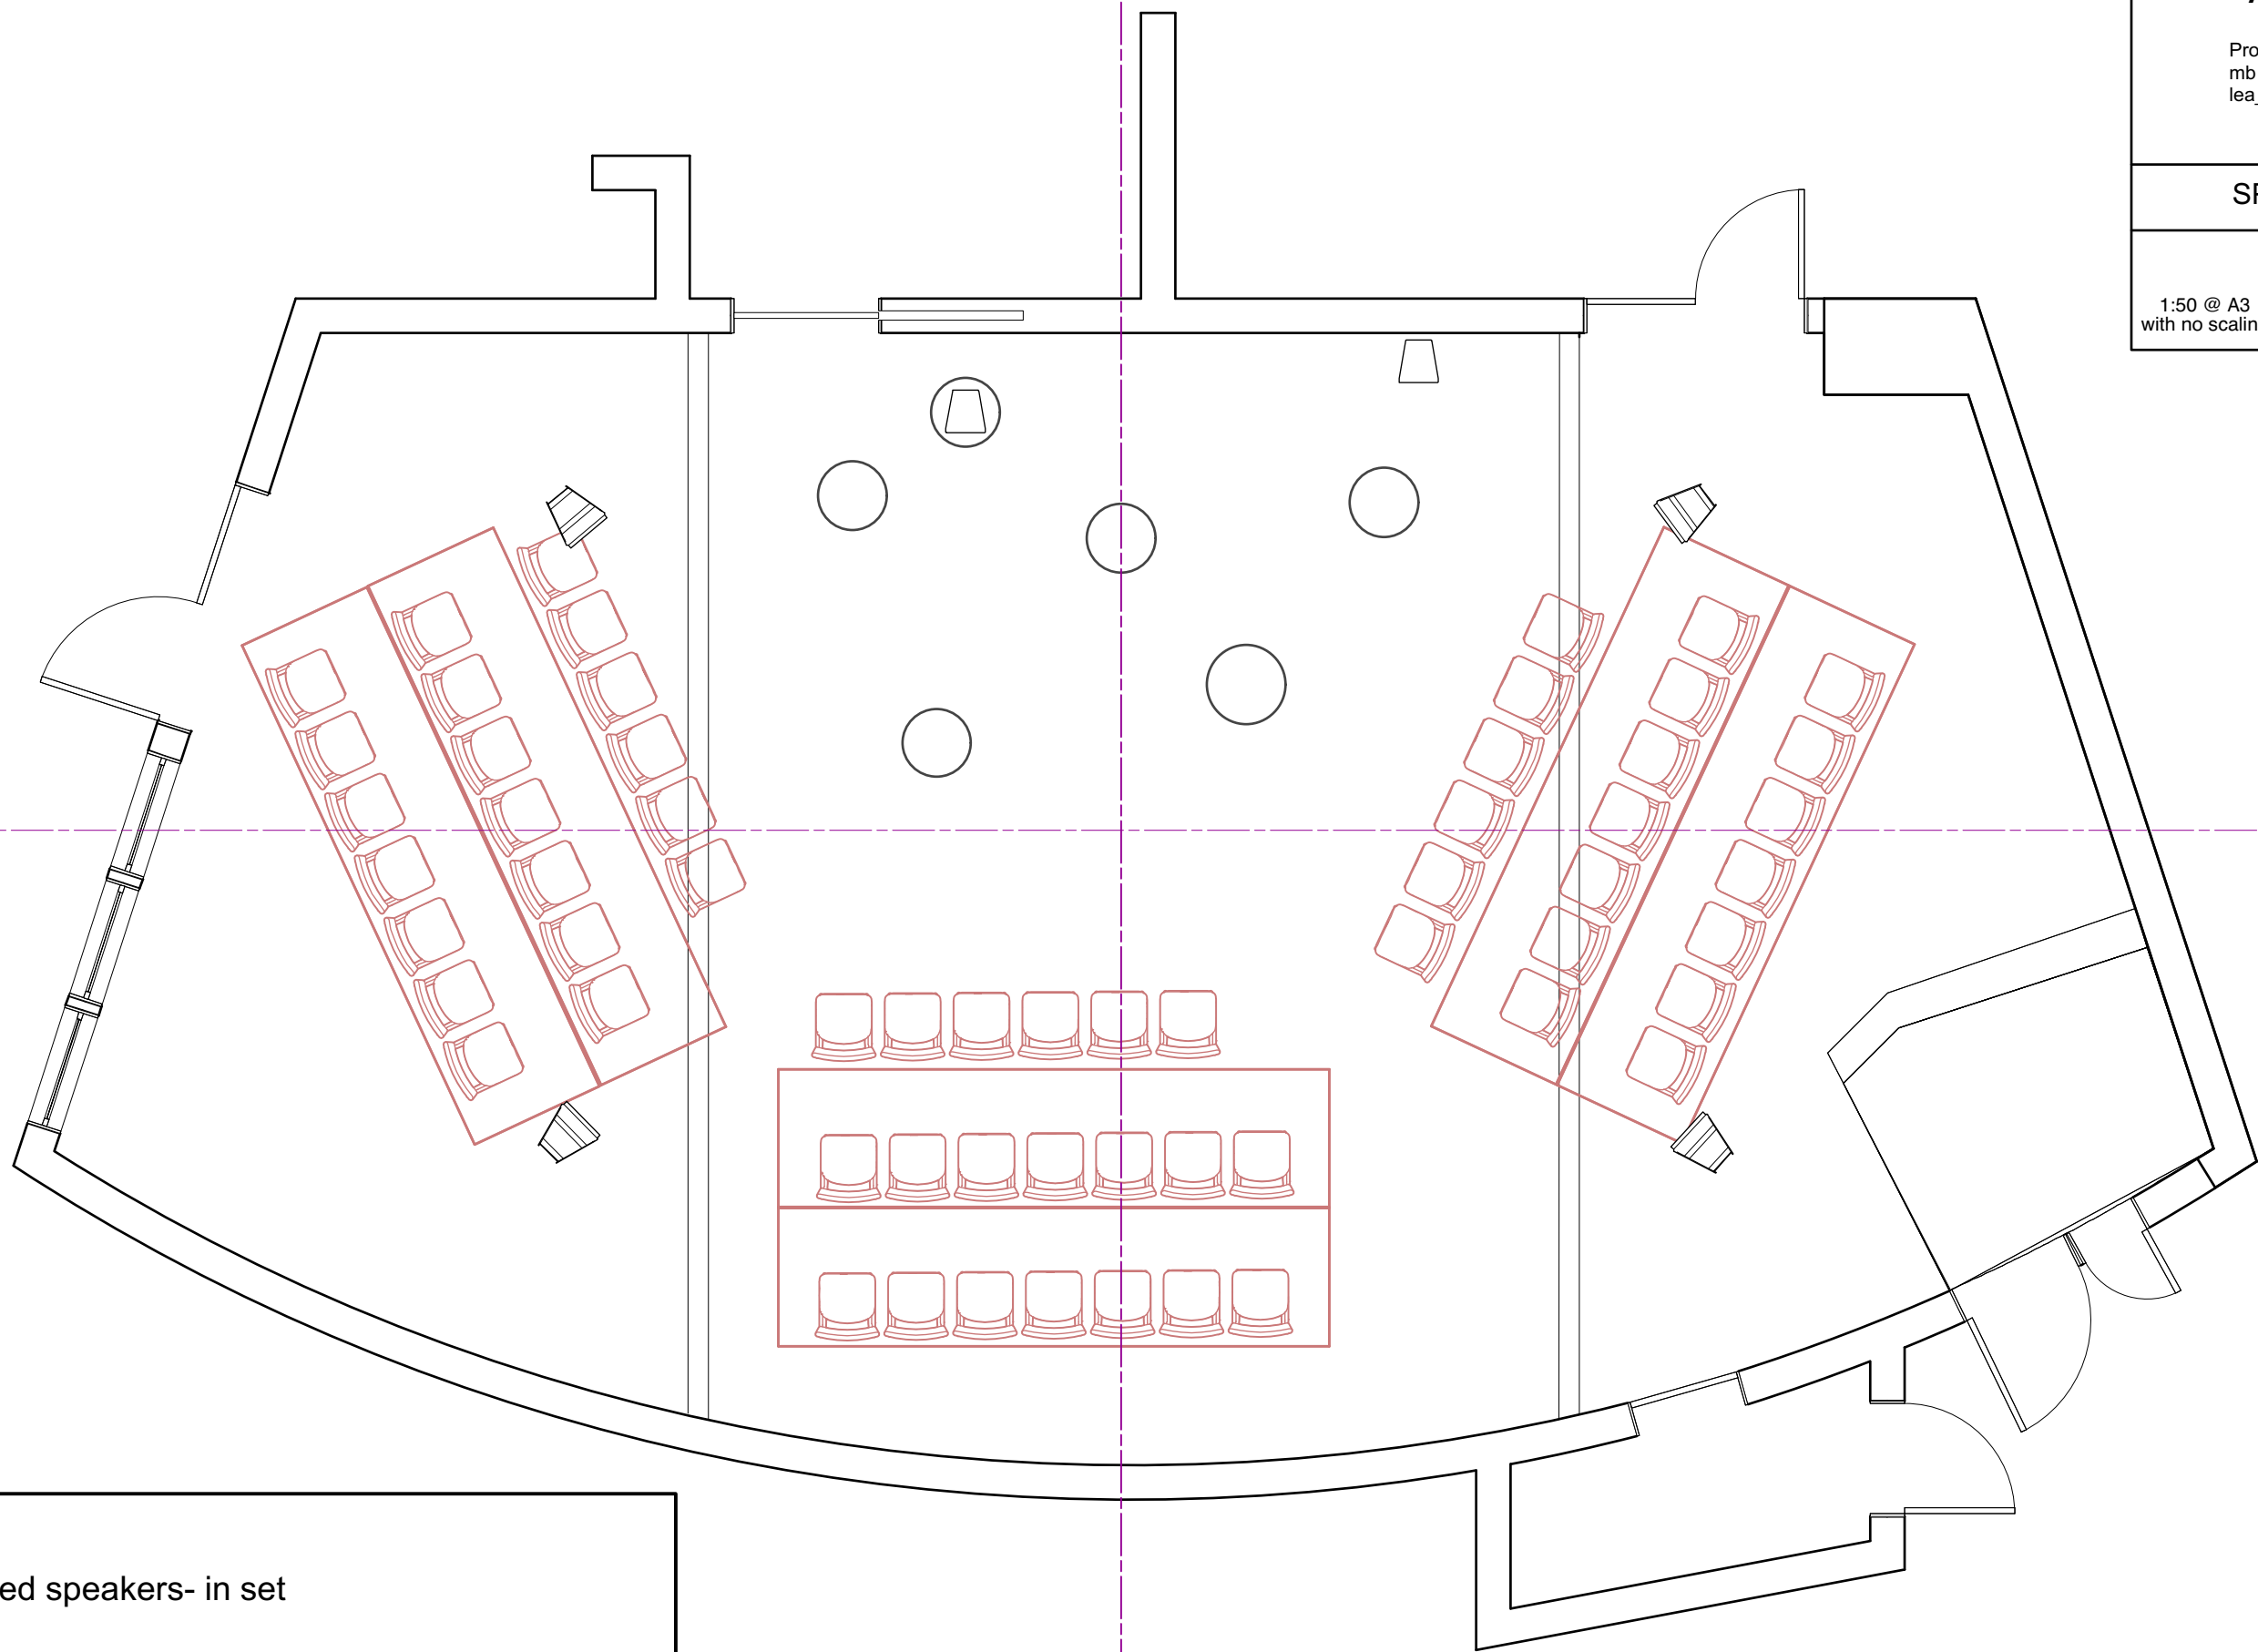

All This Living

Producer: Lea Collins
mb 0409 663329
lea_collins@bigpond.com

SPEAKER PLAN

1:50 @ A3
with no scaling

1/12/15

 toured speakers- in set

 Powered speaker- ceiling mounted or on stand

 cooking pots- toured