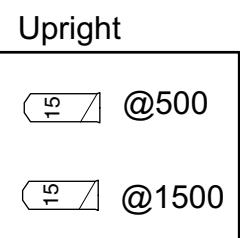

## LIGHTING PLAN

1:50 @ A3  
with no scaling

13/5/15

Street  
2

### Color Summary

Color	Size	Count
L020	125mm	6
L131	125mm	2
L200	125mm	3
L201	125mm	6
L204	125mm	6
L506	254mm	3
L703	187mm	2
L790	187mm	1