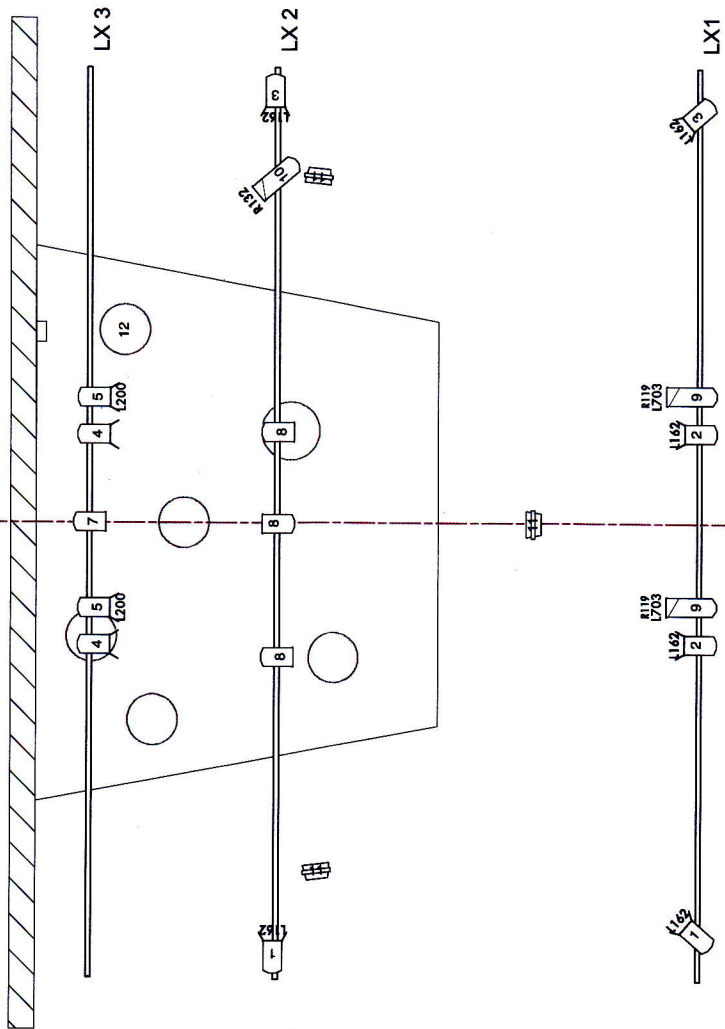

**All This Living Tour**

Producer: Lea Collins  
 mb 0409 663329  
 lea\_collins@bigpond.com

**LX PLAN v2**

1:50 @ A3  
 with no scaling

- Light**
- Selecon Acclaim 24-44° @ 650w 3
  - QI Flood @ 150w 3
  - Selecon Acclaim PC @ 650w 14
- Static Accessory**
- Barn door 10
- Typical** L162 colour channel

**Color Summary**

Color	Size	Count
L162	125mm	6
L200	125mm	2
L703	125mm	2
R132	125mm	1